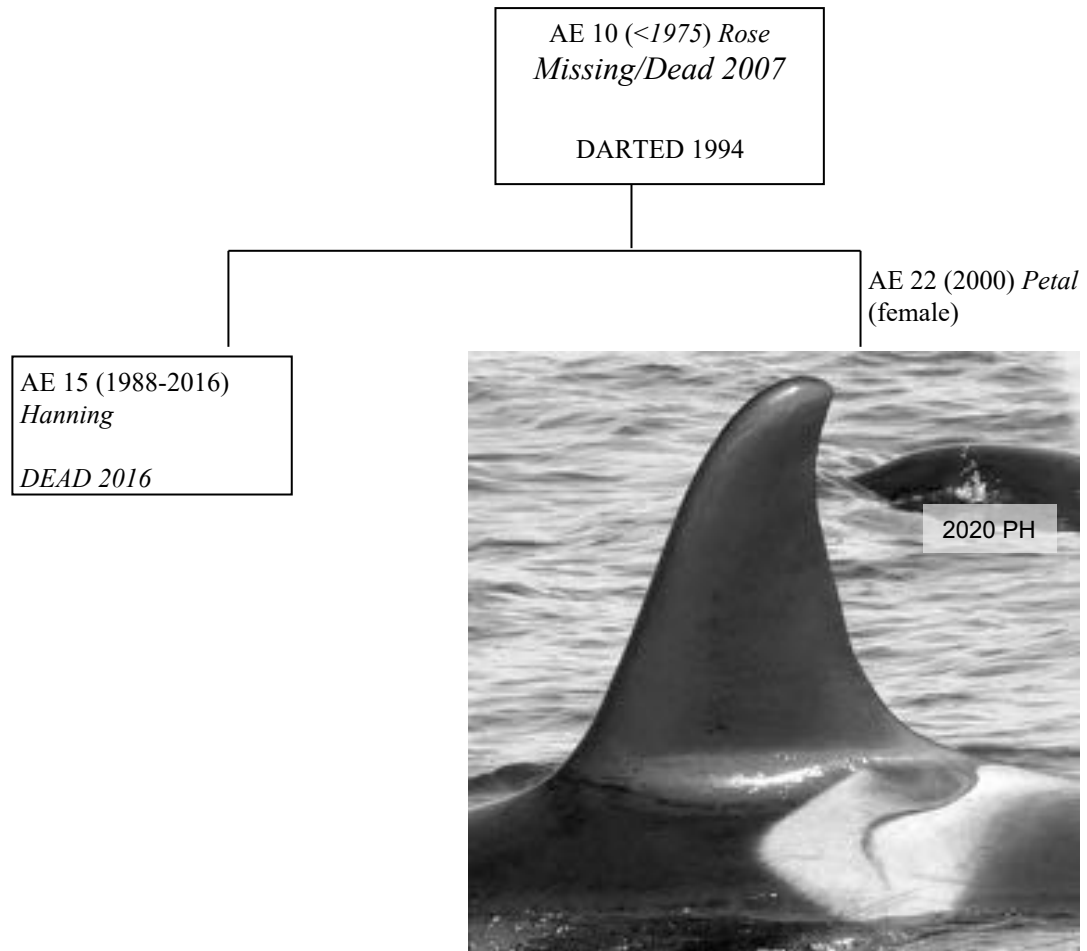

AE POD

18 members in 2021

AE pod has not been seen outside Prince William Sound except for the immediate outer coast of PWS

AE 2 (<1976) *Nikki*

AE 16 (1989) *Splash*
Poor condition 2021

AE 20 (1995) *Aerial*

AE 25 (2002) *Wing*

AE 28 (2013) *Johnstone*

AE 33 (2017) *Esther*

AE 34 (2020) *Perry*

AE 32 (2017) *Eaglek*

AE POD

AE10 matriline

AE POD