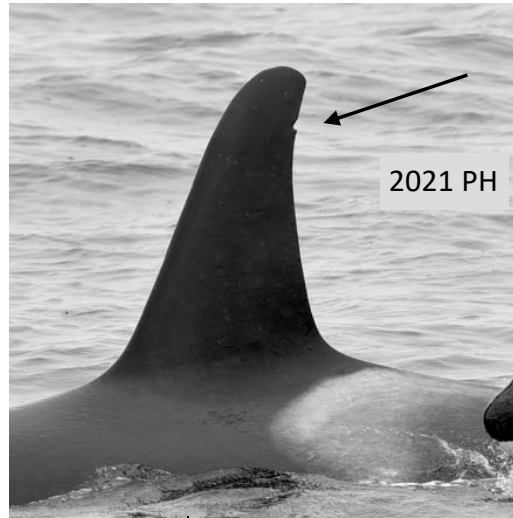

AD8 POD

10 whales in 2021

AD 8 (<1981)
Aaxlu

to 2 older offspring of AD8

AD 37 (2004) *Brit*

AD 42 Little Mary Lowell
'Marty' (2007)

AD 47 Vereshegan
(2011)

AD 57 Eva (2017)

Sprouting 2020

Sprouting 2020

2021 PH

2021 PH

2021 PH

2021 PH

AD8 POD

AD 22 (1993) *Skana*
Probable brother to AD8